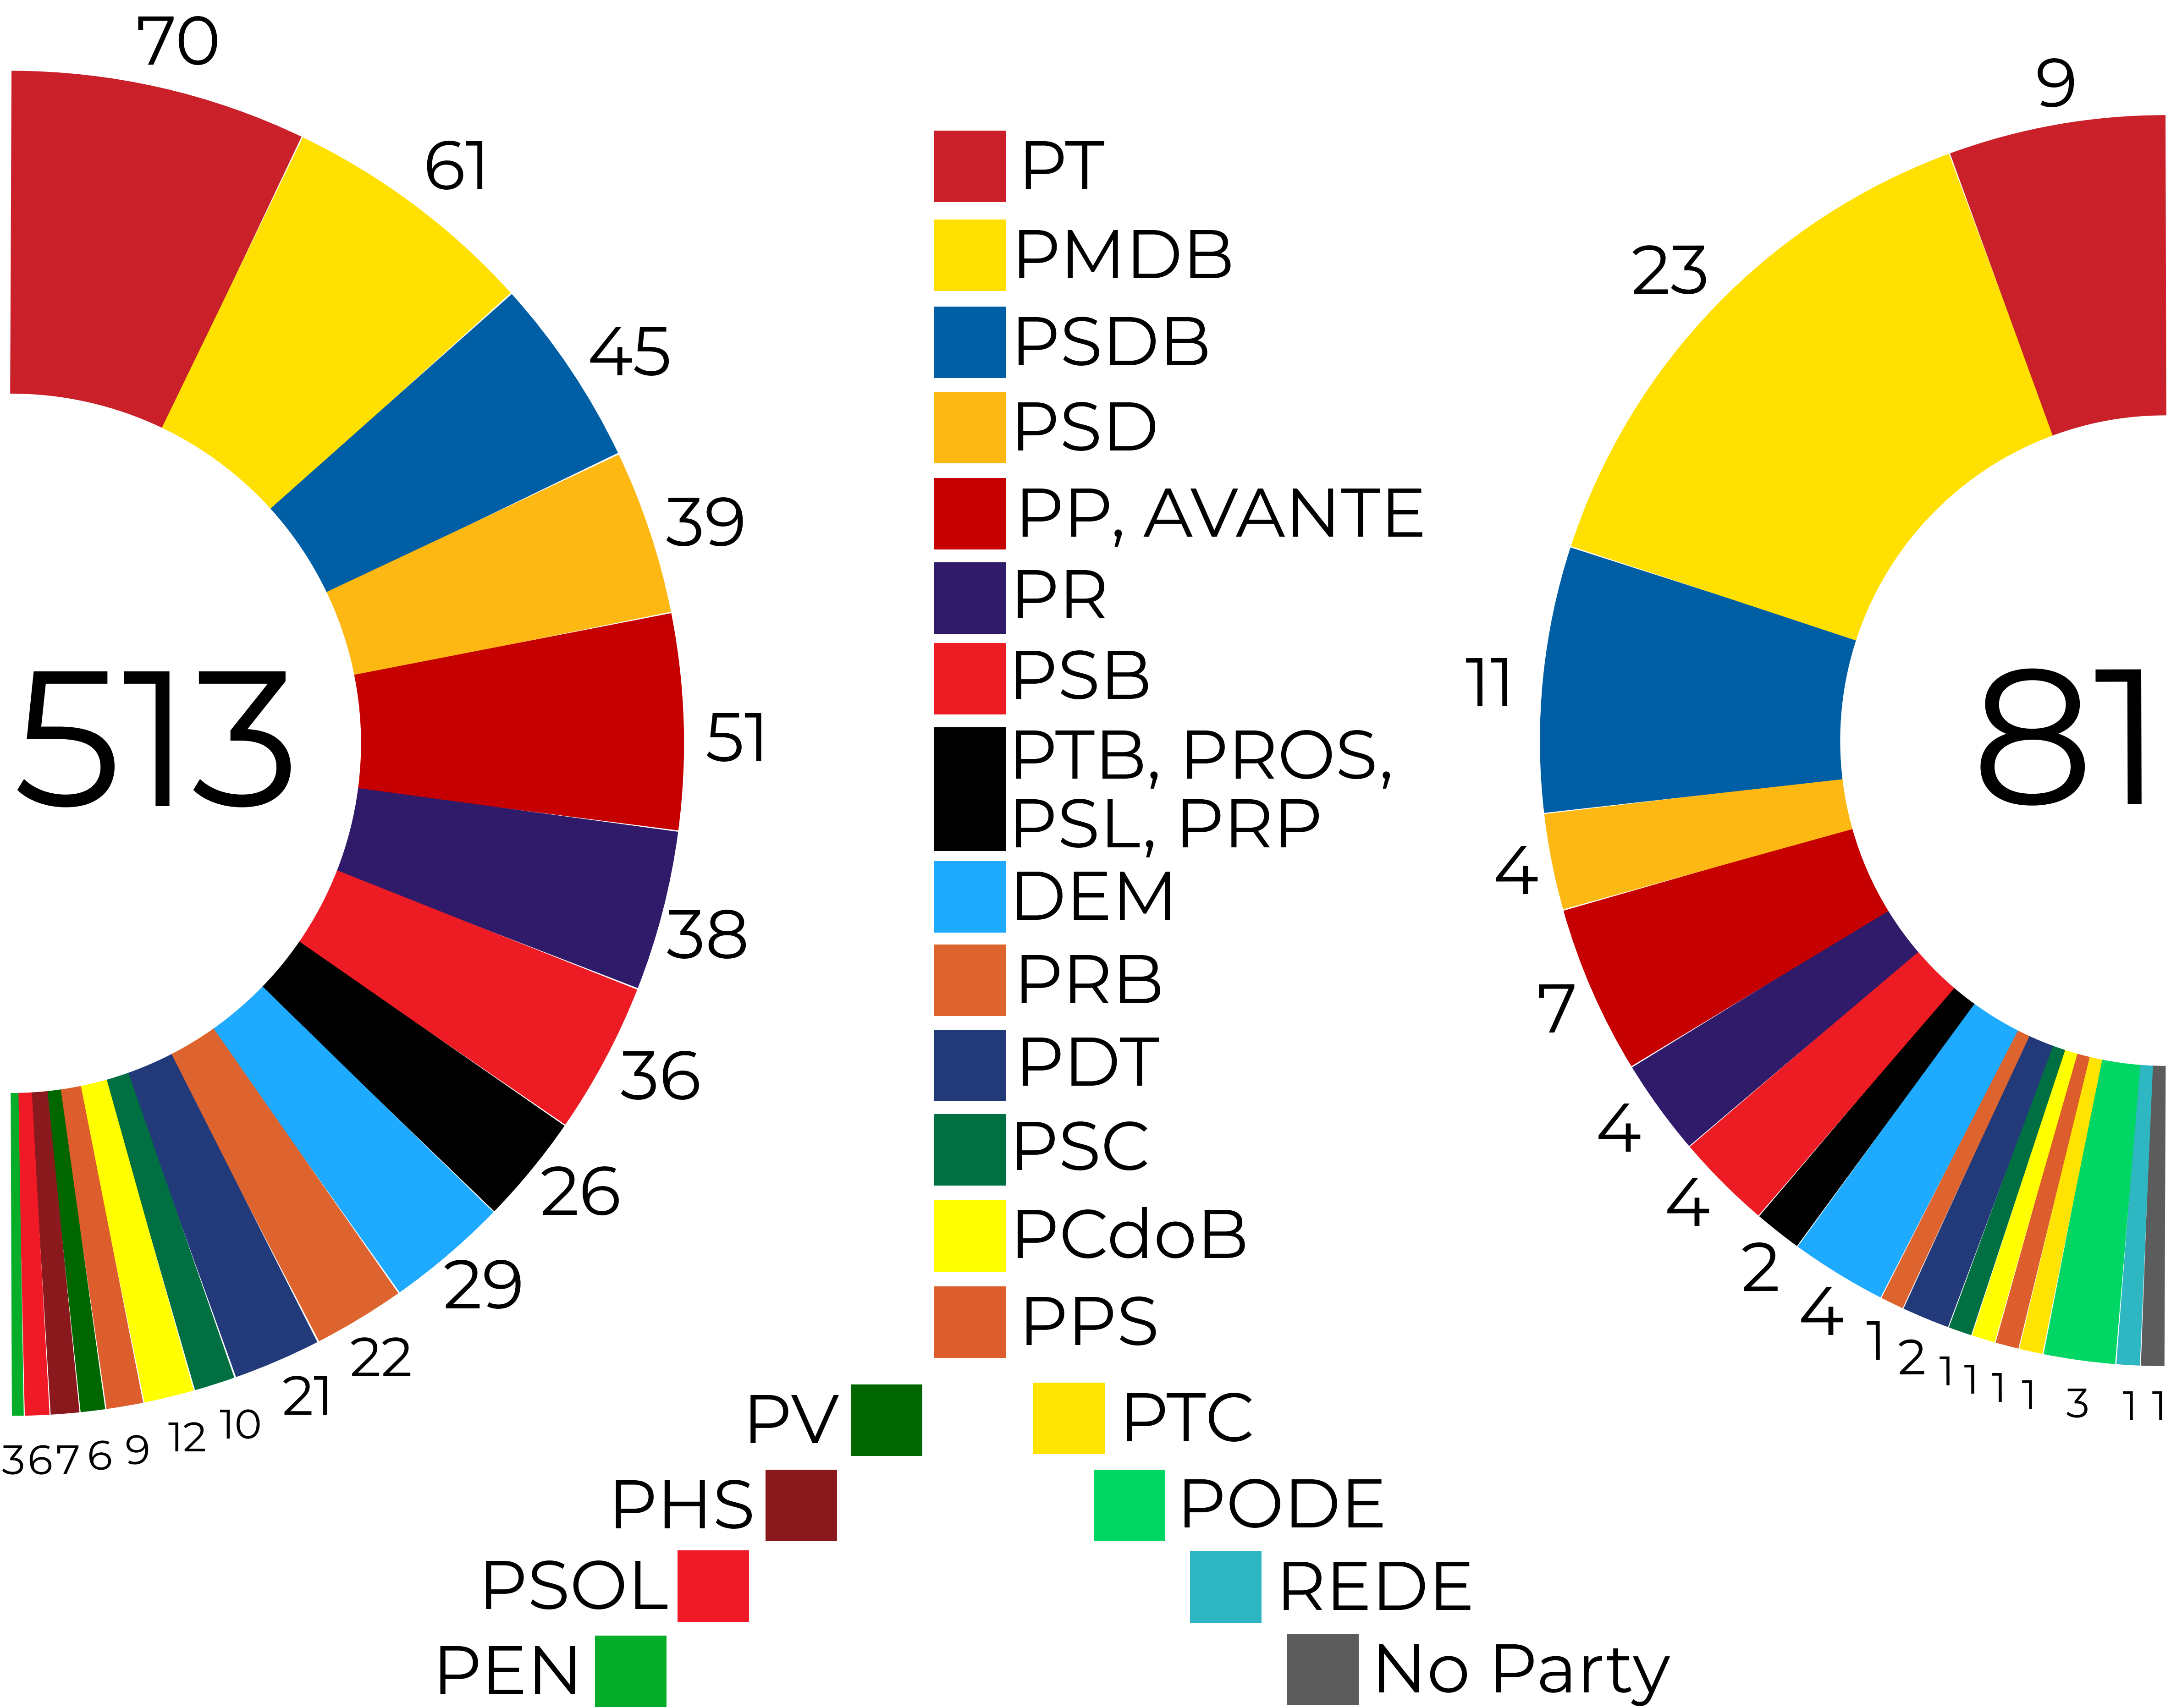

2018 BRAZILIAN CONGRESS

Federal Chamber of Deputies

Federal Senate

Current Federal Government Coalitions

Government

PMDB, PP, PSD, PR, DEM, PRB, PTB, SD, PSC, PTC, PPS, PROS, AVANTE, PATRI, PSL, PRP

Opposition

PT, PSB, PDT, PCdoB, PSOL, REDE

Independent

PSDB, PODE, PHS, PV, No Party