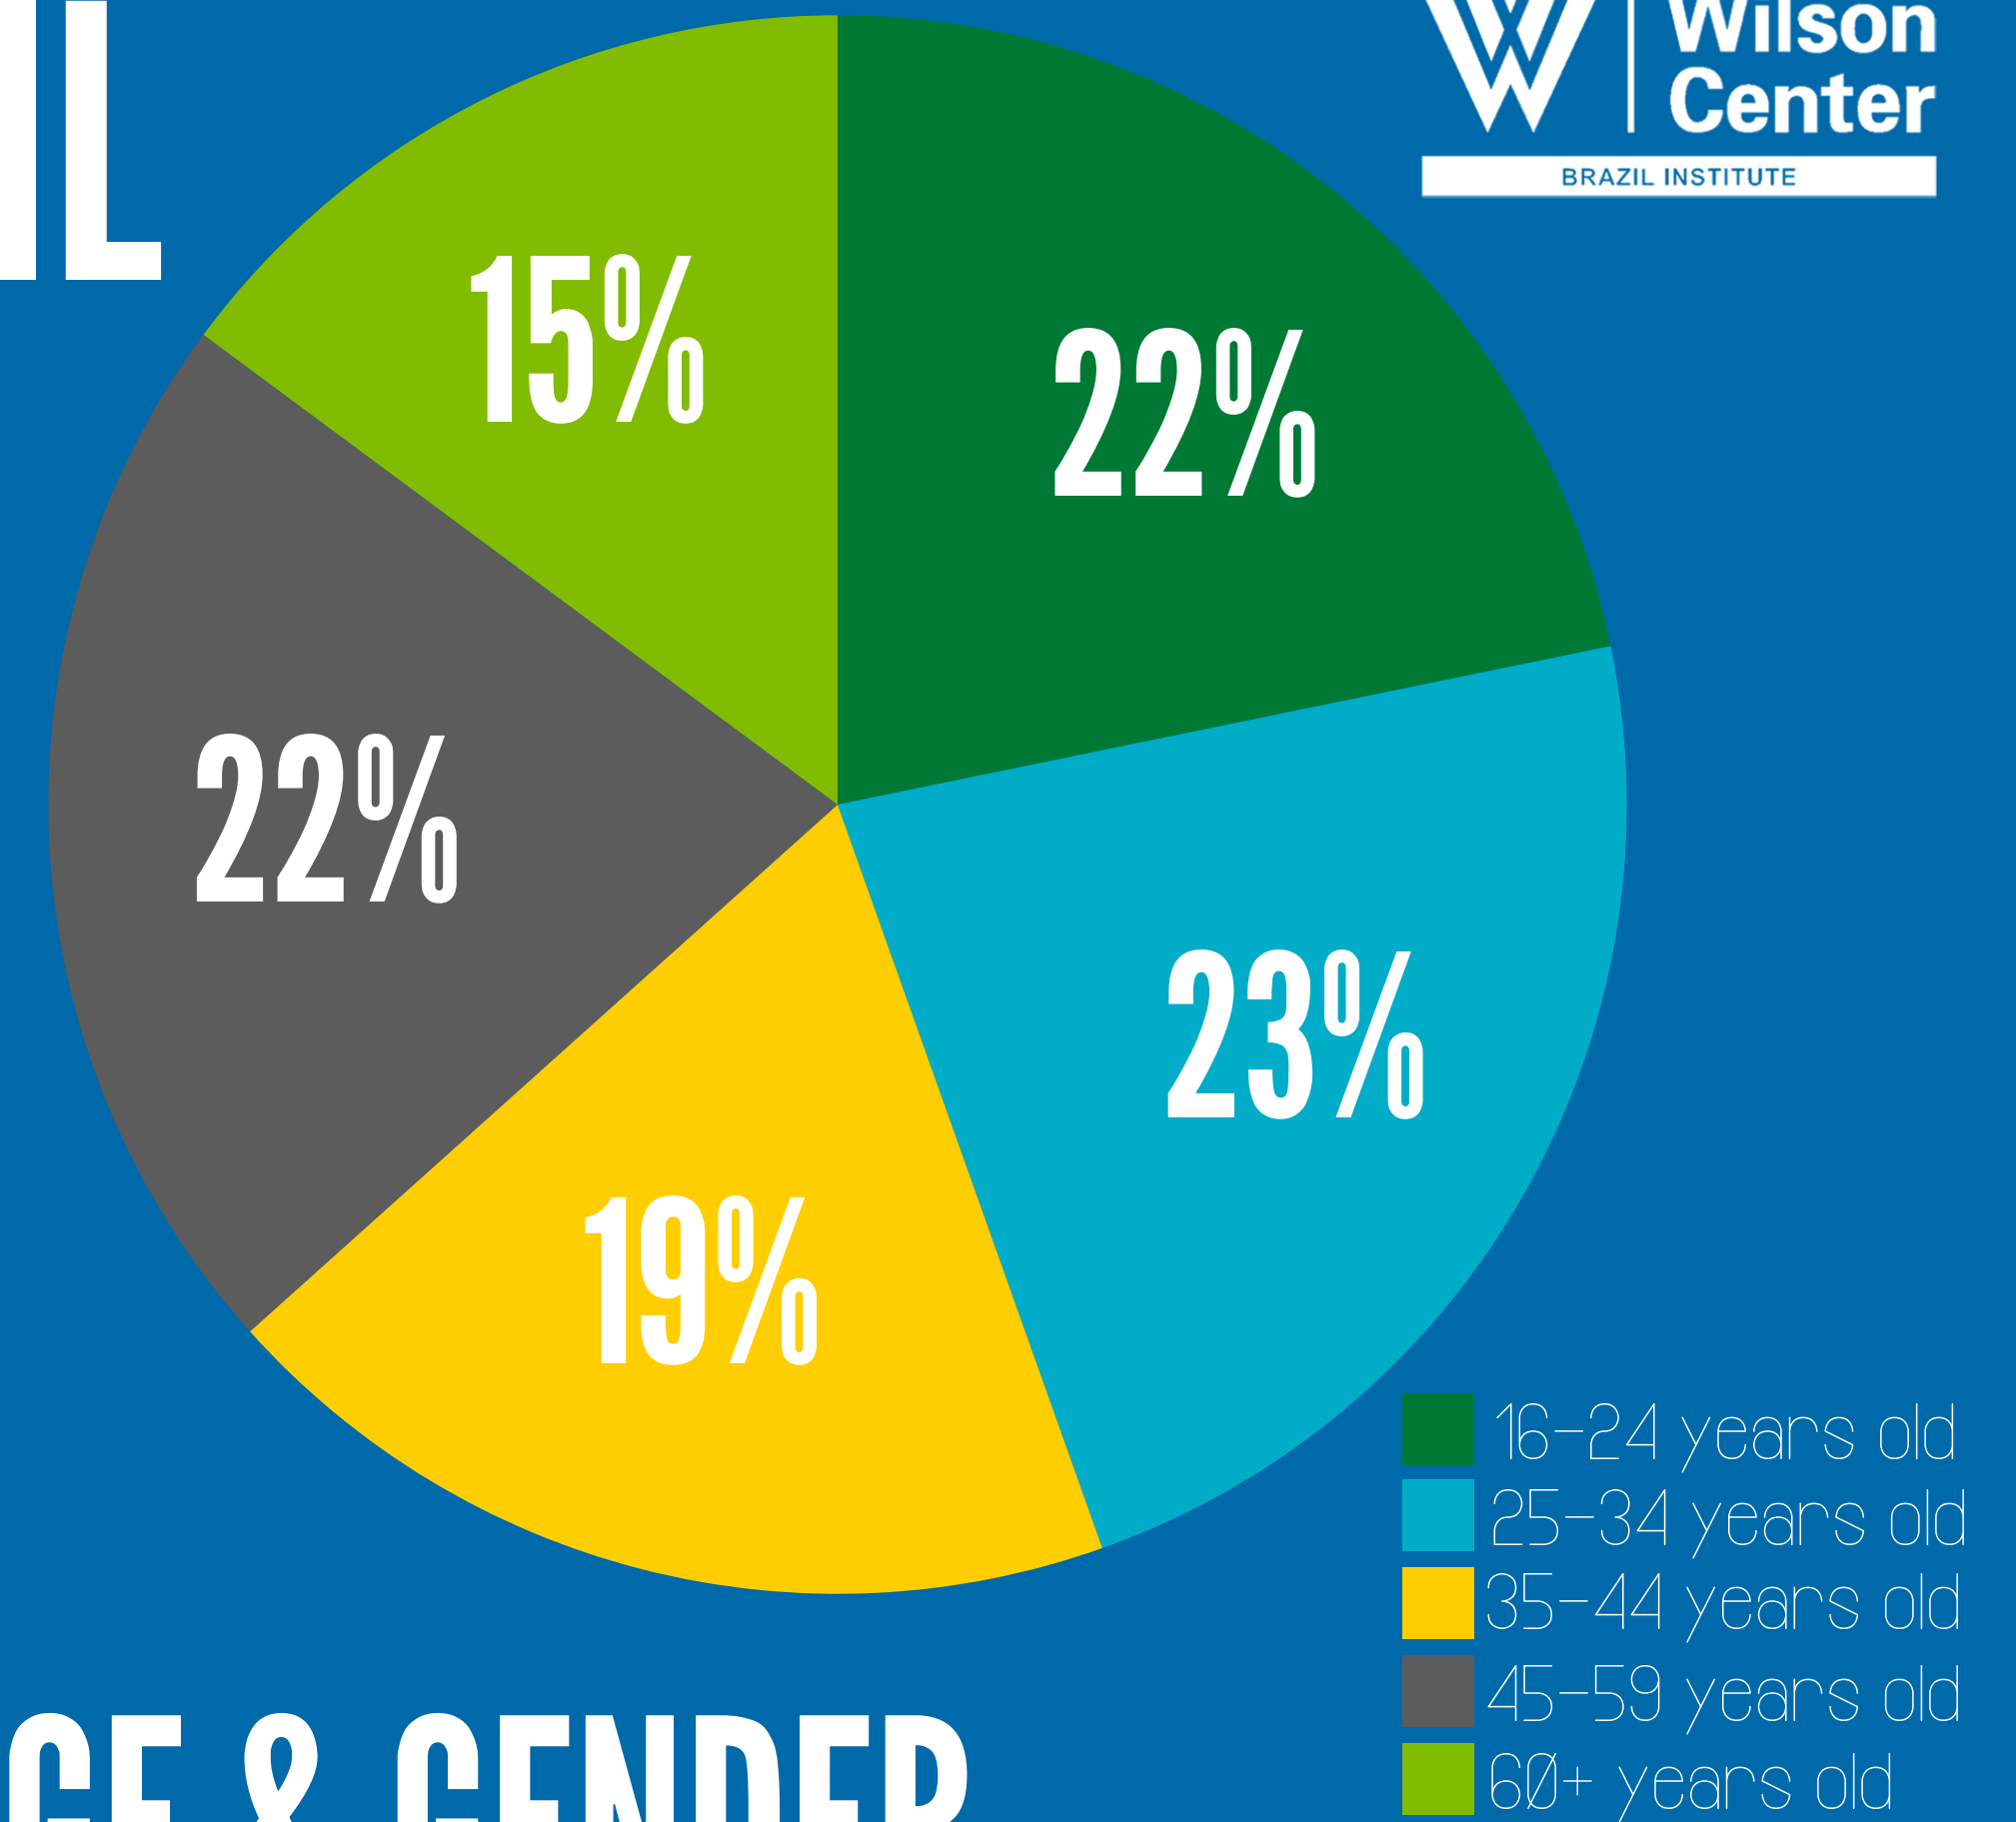

# VOTER DEMOGRAPHICS IN BRAZIL

2018 Election Series

**142,822,046**

Registered Voters

**79.54%**

Average Turnout\*

\*Voting in Brazil is compulsory between the ages of 18 and 70.

## EDUCATION LEVEL

## AGE & GENDER