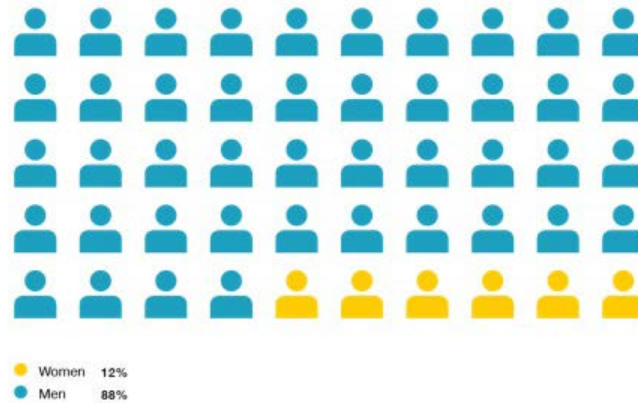

NATIONAL FOCAL POINTS OF THE GLOBAL ENVIRONMENTAL FACILITY

WORLD ENERGY COUNCIL CHAIRS

HEADS OF NATIONAL ENVIRONMENTAL-SECTOR MINISTRIES

Maggie Roth
 Communications Officer
maggie.roth@iucn.org