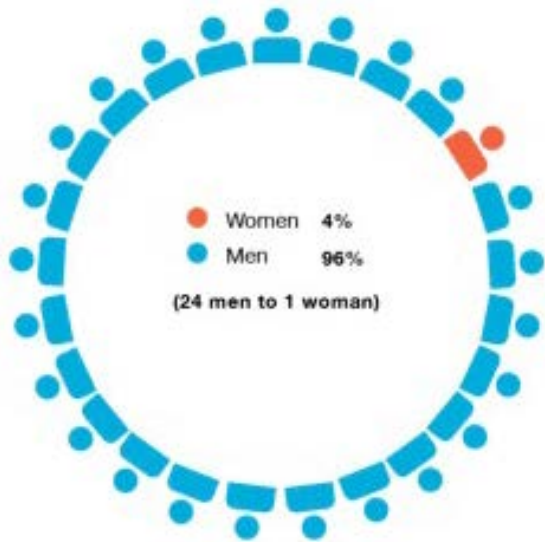

NATIONAL FOCAL POINTS OF THE GLOBAL ENVIRONMENTAL FACILITY

WORLD ENERGY COUNCIL CHAIRS

HEADS OF NATIONAL ENVIRONMENTAL-SECTOR MINISTRIES

Maggie Roth
 Communications Officer
maggie.roth@iucn.org