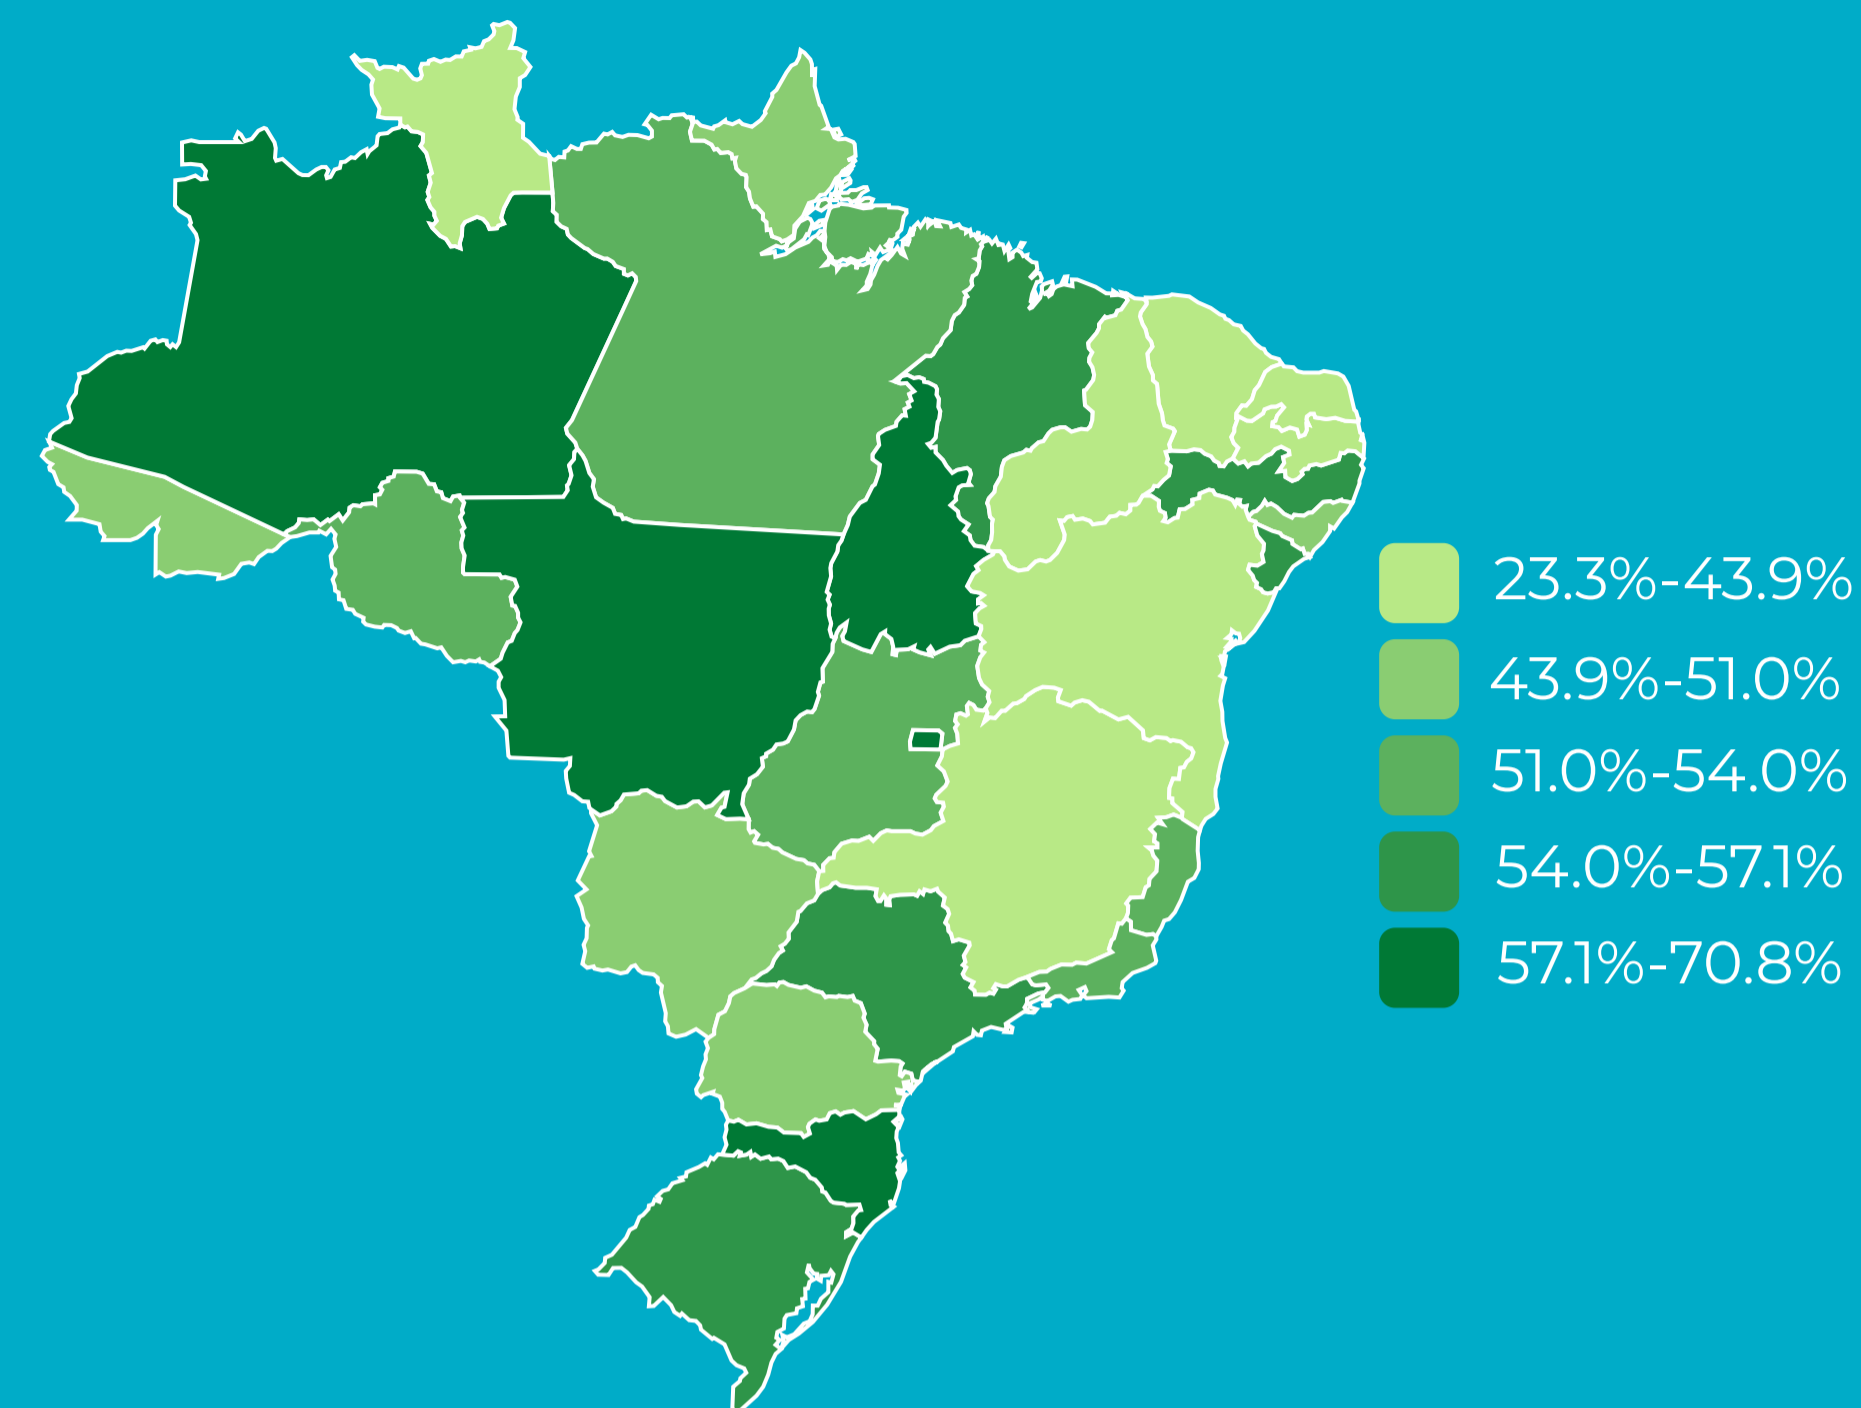

2019

BRAZILIAN STATE GOVERNMENTS

State Assemblies:

2015

28 parties

48.9% renewal

**119 women
elected**

2019

32 parties

49.5% renewal

**163 women
elected**

13 governors were elected in the first round;
14 will be elected in the second round on 10/28/18.

Percent Renewal by State Assembly

Percent Change in State Deputies Per Party