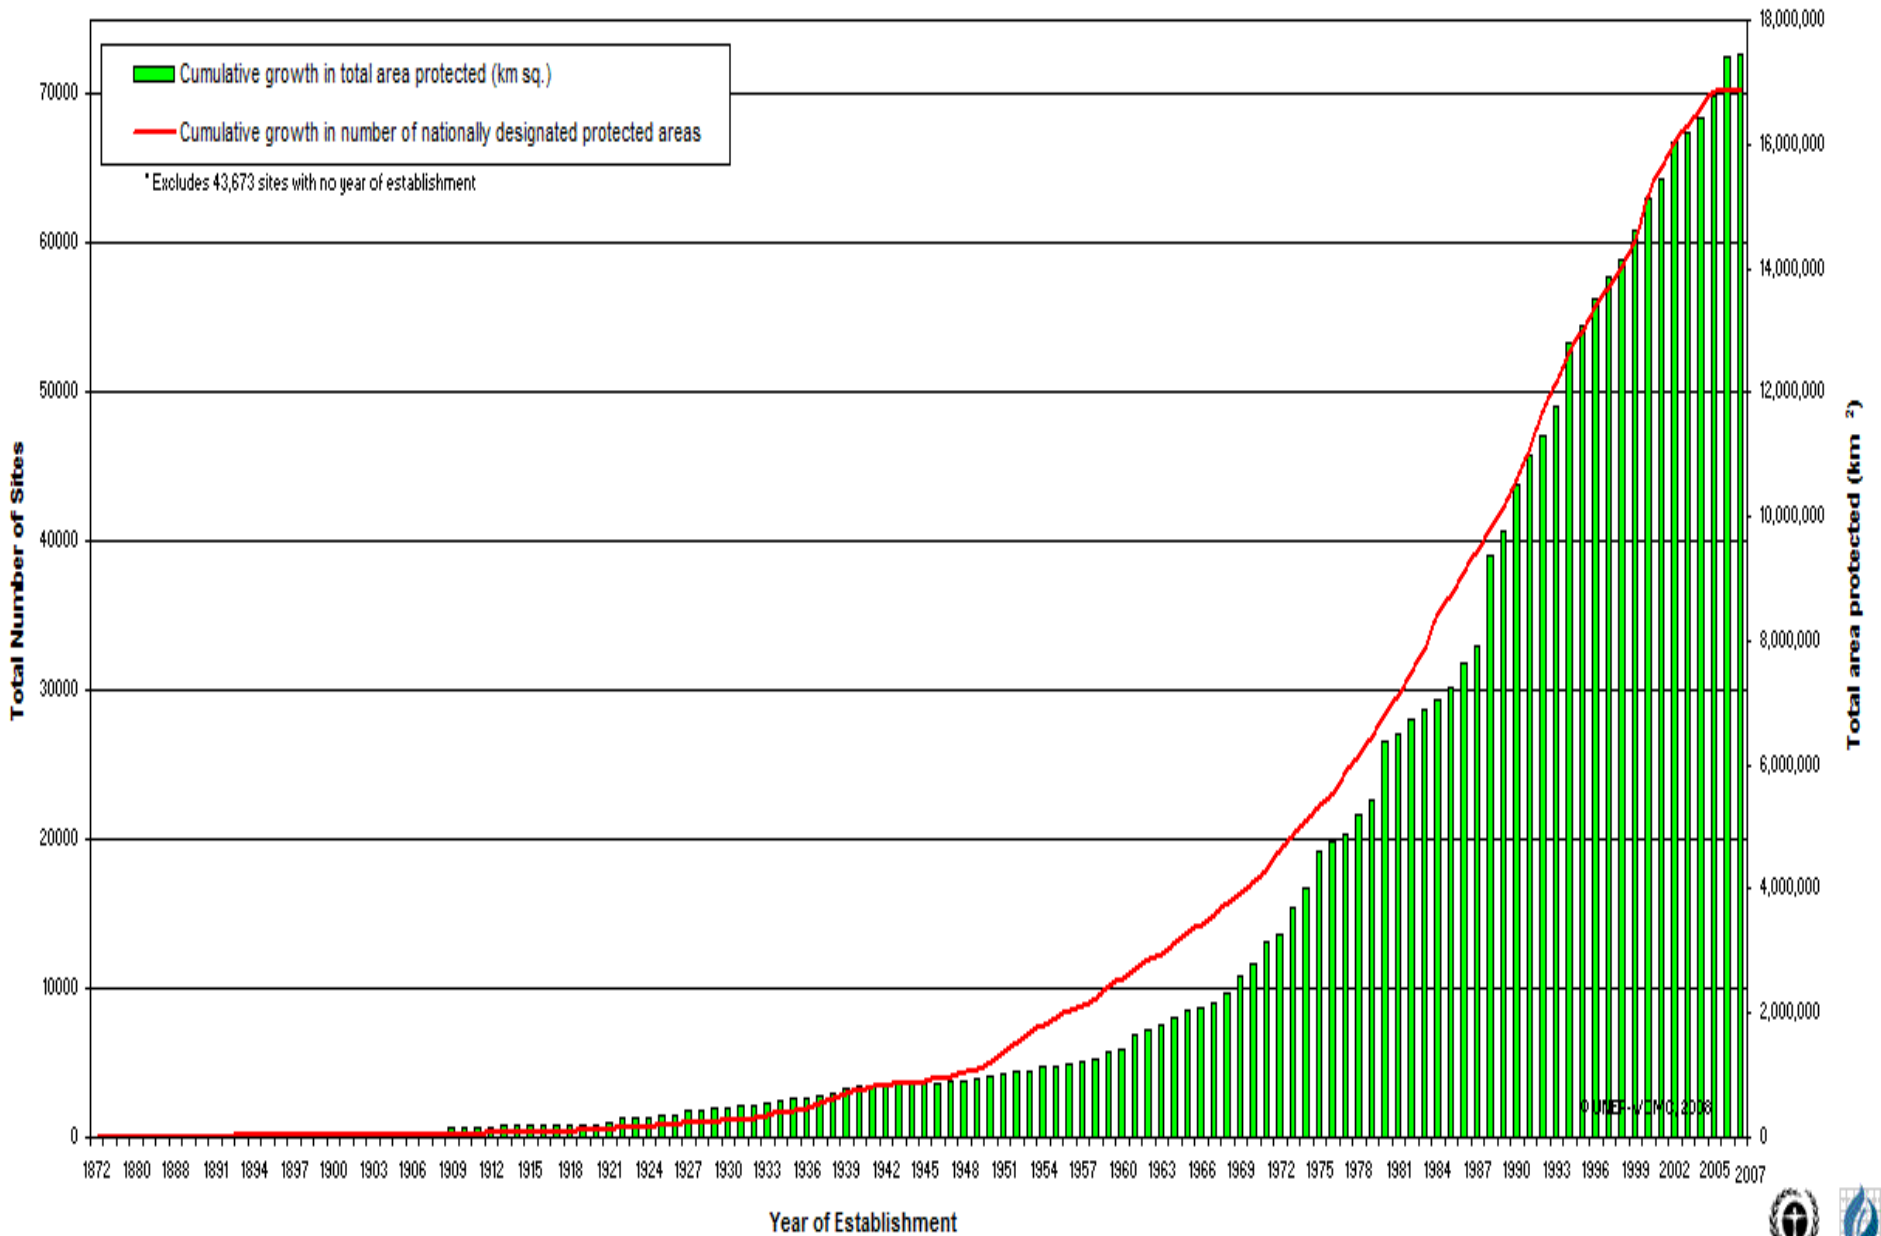

Growth in Nationally Designated Protected Areas (1872 - 2007)*

Source: World Database on Protected Areas (WDPA), a joint project between UNEP and IUCN, managed and hosted by UNEP-World Conservation Monitoring Centre (UNEP-WCMC), 31st January 2008. Please contact protectedareas@unep-wcmc.org for more information

Zaire

Uganda

Tanzania

VIRUNGA NATIONAL PARK

AKAGERA NATIONAL PARK

Rwanda

Lake Kivu

Kigali