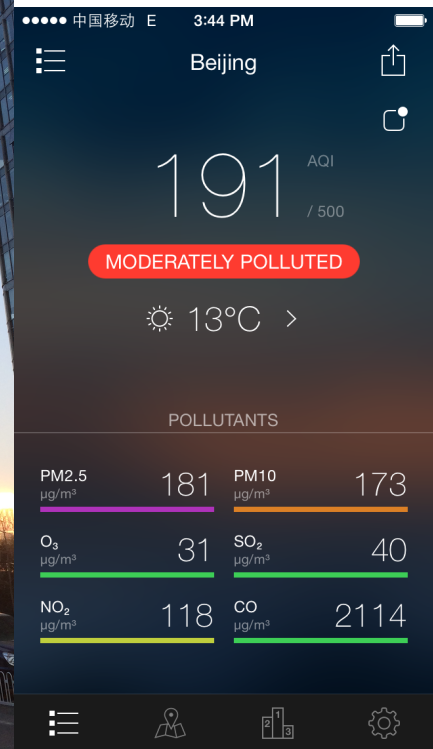

Capping China's Coal Consumption

Jake Schmidt

Director, International Program

Natural Resources Defense Council

Chinese Emissions Peak?

Sources: LBNL 2011; Energy Research Institute, 2009; IEA, 2009.

Chinese Air Pollution: Last Week in Beijing