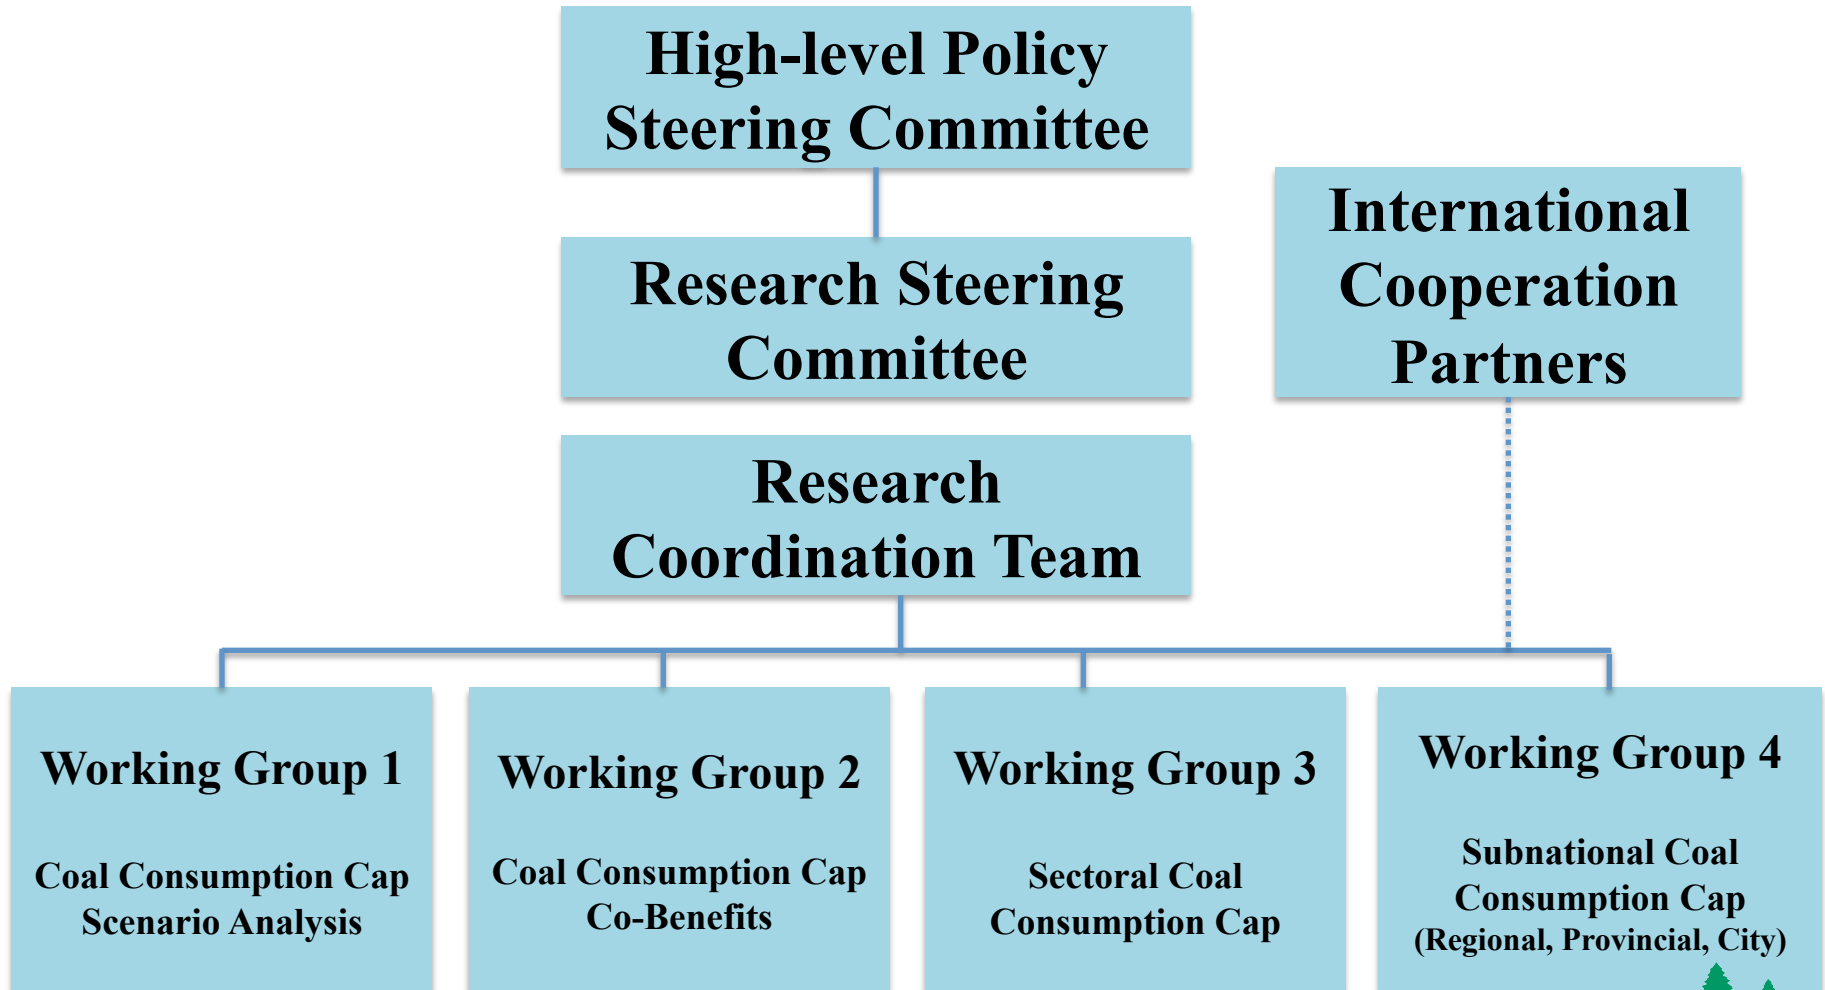

Capping China's Coal Consumption

Jake Schmidt

Director, International Program

Natural Resources Defense Council

Chinese Emissions Peak?

Sources: LBNL 2011; Energy Research Institute, 2009; IEA, 2009.

Chinese Air Pollution: Last Week in Beijing

Last Week: Across the Country

Coal Consumption Project Structure

High-Level Steering Committee

Research Committee

白荣春

杜祥琬

戴彦德

冯飞