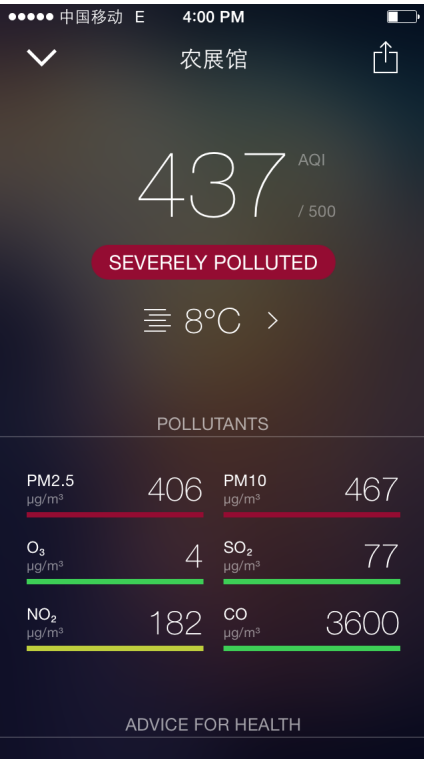

Capping China's Coal Consumption

Jake Schmidt

Director, International Program

Natural Resources Defense Council

Chinese Emissions Peak?

Sources: LBNL 2011; Energy Research Institute, 2009; IEA, 2009.

Chinese Air Pollution: Last Week in Beijing