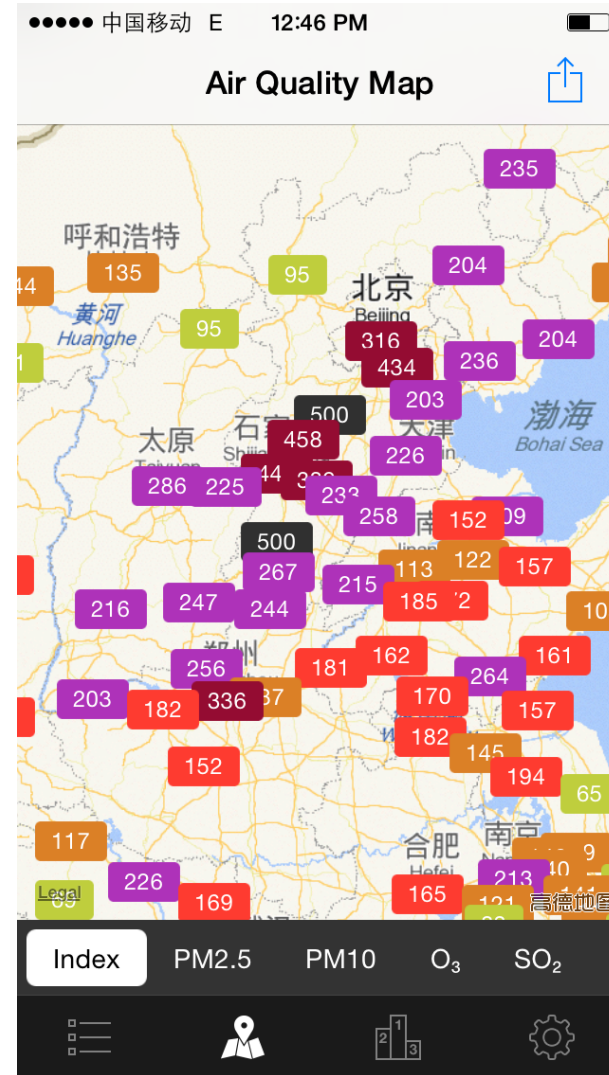

Capping China's Coal Consumption

Jake Schmidt

Director, International Program

Natural Resources Defense Council

Chinese Emissions Peak?

Sources: LBNL 2011; Energy Research Institute, 2009; IEA, 2009.

Chinese Air Pollution: Last Week in Beijing

Last Week: Across the Country

Coal Consumption Project Structure

High-Level Steering Committee

Research Committee

白荣春

杜祥琬

戴彦德

冯飞