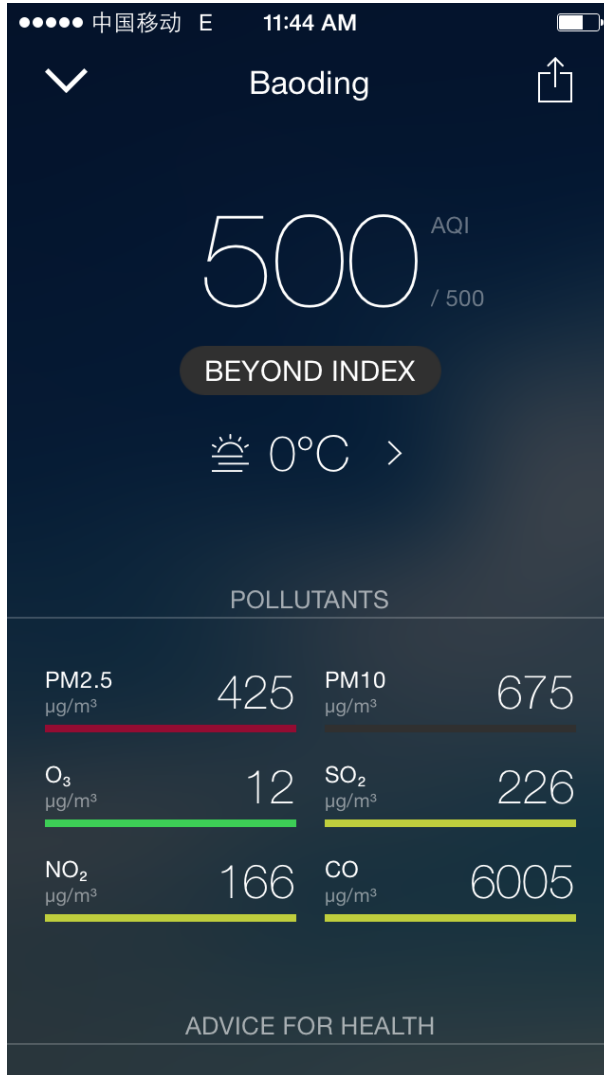

Last Week: Across the Country