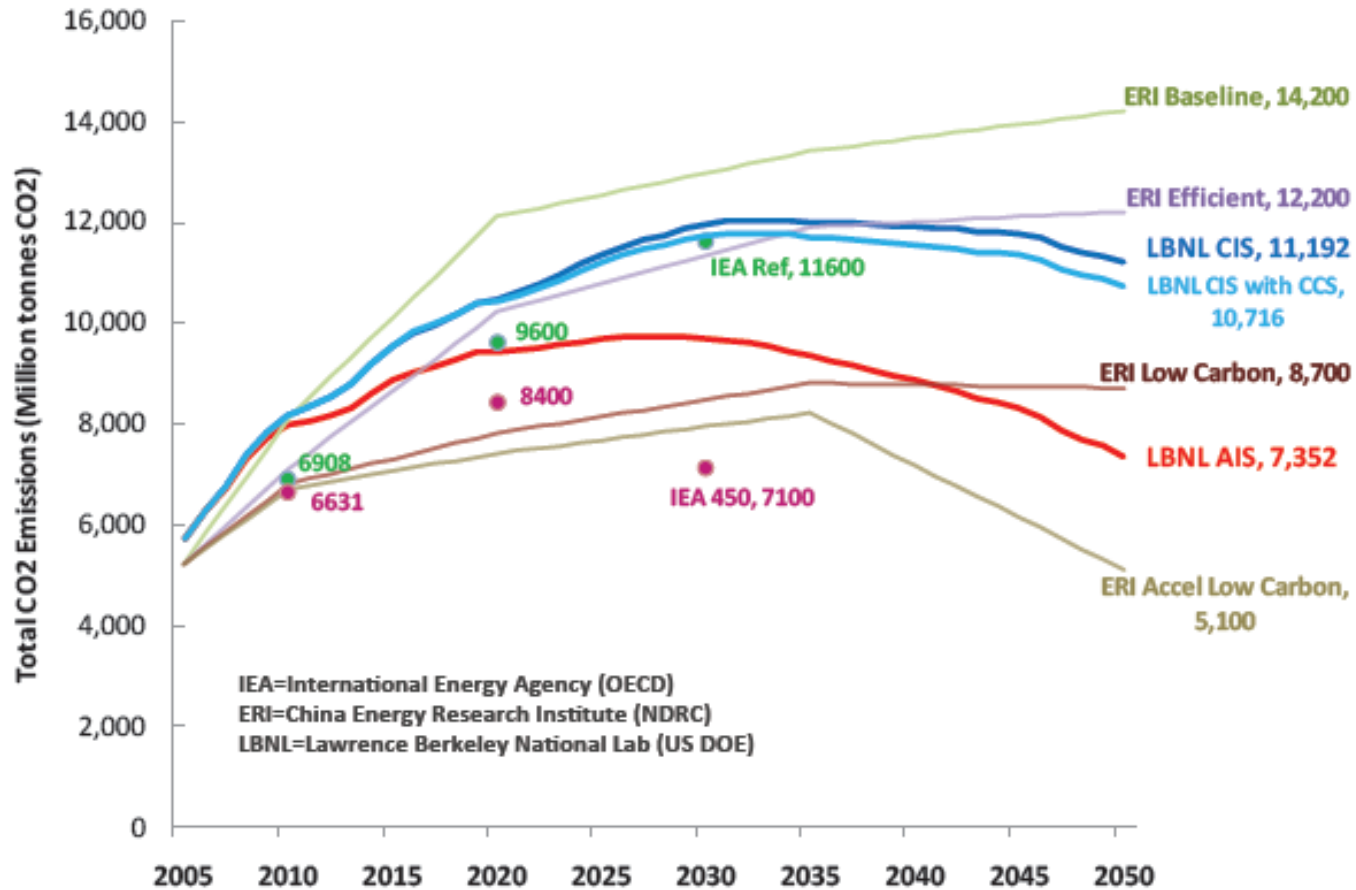

Capping China's Coal Consumption

Jake Schmidt

Director, International Program

Natural Resources Defense Council

Chinese Emissions Peak?

Sources: LBNL 2011; Energy Research Institute, 2009; IEA, 2009.

Chinese Air Pollution: Last Week in Beijing

Last Week: Across the Country

Coal Consumption Project Structure

High-Level Steering Committee

Research Committee

白荣春

杜祥琬

戴彦德

冯飞