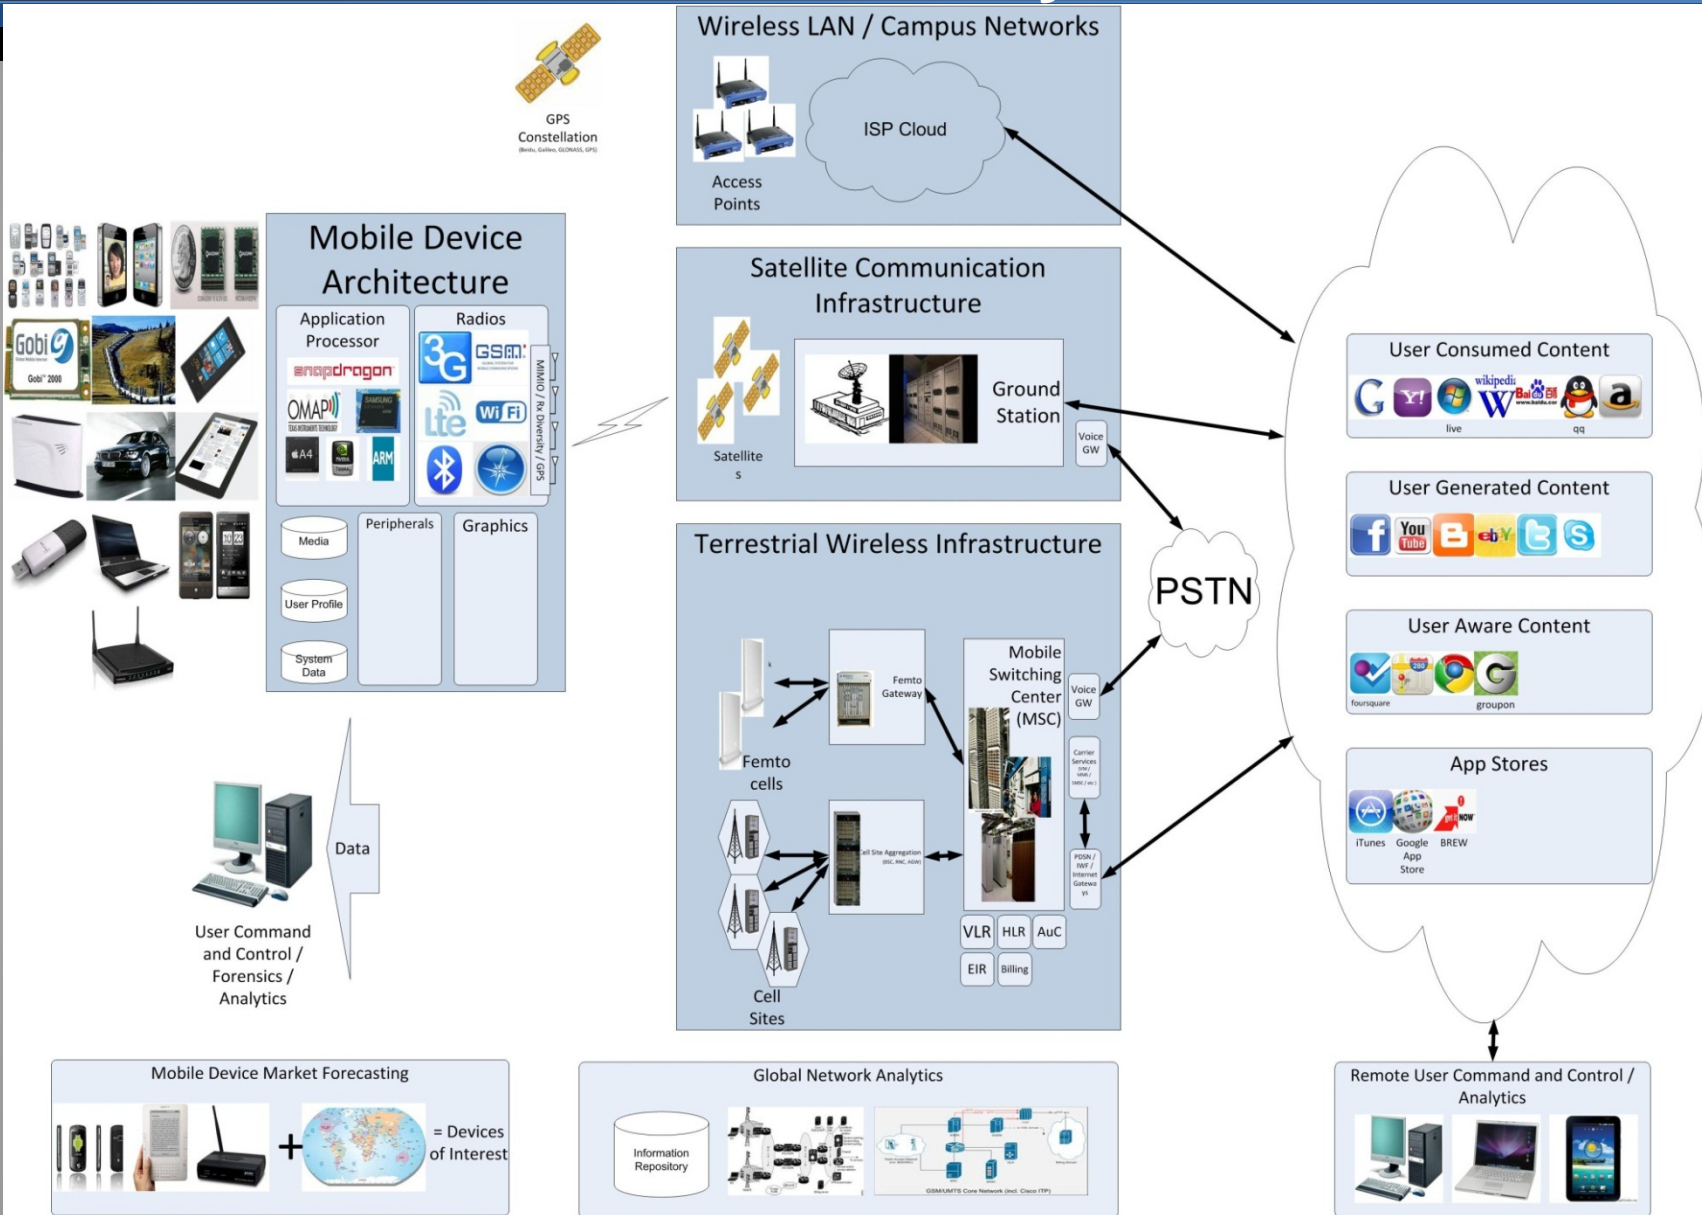

Source: Contractor, 2011

Augmented Reality

Real World View
LIVE CAMERA VIEW

FASHION | WEST Rating (52) ★★★★★ 2 miles

Ristorante Italian Cuisine Rating (134) ★★★★★ .8 miles

Virtual Content

INFORMATION ABOUT POINTS OF INTEREST

GPS and Compass-based Augmented Reality Experience

GOOD FOR ROUGH LOCATION
OF ITEMS OUTSIDE OUR FIELD
OF VIEW

The "Internet of Everything" Opportunity

Connected Devices:

- 9 Billion in 2011
- 24 Billion in 2020

GSMA, Oct 2011

The information contained in this document is subject to the restrictions on the title page.

Wireless Ecosystem

Social media and Crowd-sourcing for Emergency Management

Bronwyn Agrios
Esri

@bronwynagrios