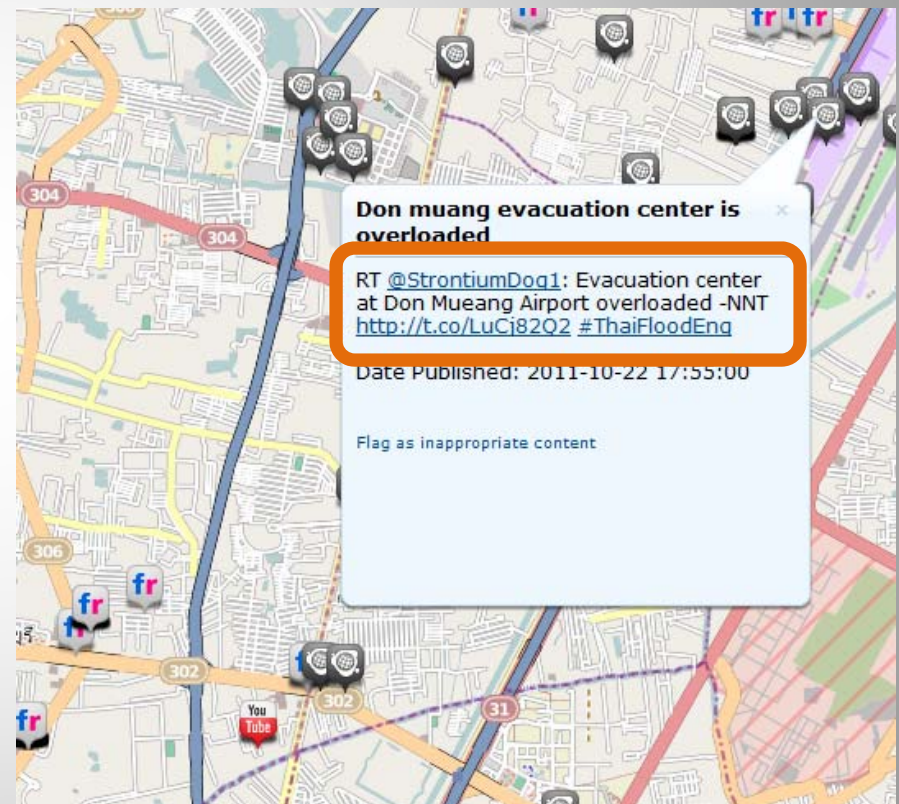

Citizens as Sensors

Consumerization of IT: “The trend for new information technology to emerge first in the consumer market and then spread into business organizations...”

wikipedia